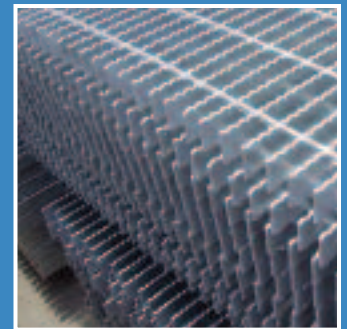

Expanded Metal

Stocked in carbon and stainless steel, galvanized, and aluminum in a wide range of thickness, size and specifications, raised or flat.

Standard & Flattened

Woven and Welded Wire Mesh Products

From the finest industrial weave to a vast array of design uses, we have it all. Materials include stainless, galvanized, copper, brass and aluminum.

Wire Cloth

Bar Grating

Smooth or serrated in carbon steel, galvanized, stainless and aluminum. Full lengths or cut to size. Stair treads and platforms fabricated for many industrial applications. We make it simple, just send us your prints.