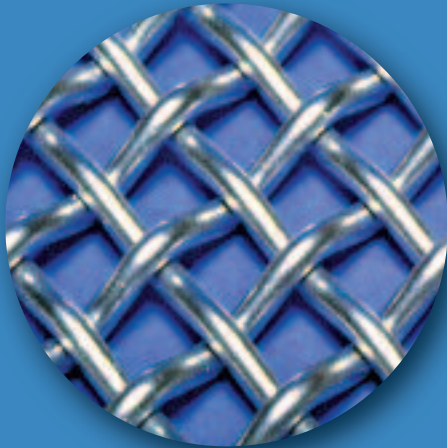

ESP Specialty Steel Products

Houston • Chicago

Wire Cloth

Perforated Metal
For Industrial and
Architectural Applications

Expanded Metal

Bar Grating

Perforated, Expanded & Mesh Products

www.espsteel.com

Perforated Metals for Industrial & Architectural applications.

Perforated Metals have become the choice of architects, interior and product designers to create visual effects that can only be achieved with this highly diversified building material. Besides its special properties to interact with light, it is used for sound suppression and filtration. We supply perforations in various shapes and designs, in all types of metal as well as in plastic.

We stock Perforated Metals in Stainless, Galvanized, Aluminum, Cold Rolled and HRPO, in a full range of thicknesses.

Cineplex entertainment main hall

Strainer Cone

Infill Panels

ESP Specialty Steel Products can provide finished infill panels for stairways and railing. Available in carbon steel, galvanized, stainless steel and aluminum. With or without U-edging. Mitered corners and welded. Delivered to your facility or the jobsite. Email or send us your prints for perforated or wire mesh panels.

Expanded Metal

Stocked in carbon and stainless steel, galvanized, and aluminum in a wide range of thickness, size and specifications, raised or flat.

Standard & Flattened

Woven and Welded Wire Mesh Products