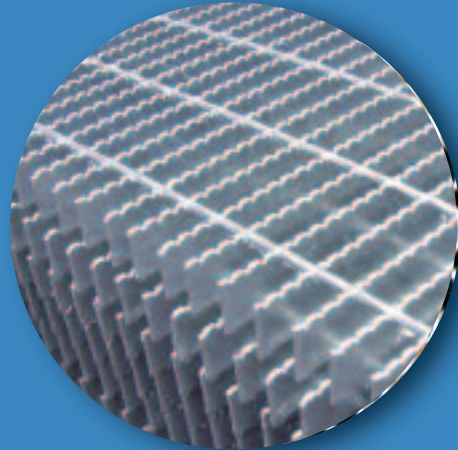

ESP Specialty Steel Products

Houston • Chicago

Wire Cloth

Perforated Metal
For Industrial and
Architectural Applications

Expanded Metal

Bar Grating

Perforated, Expanded & Mesh Products

www.espsteel.com

Perforated Metals for Industrial & Architectural applications.

Perforated Metals have become the choice of architects, interior and product designers to create visual effects that can only be achieved with this highly diversified building material. Besides its special properties to interact with light, it is used for sound suppression and filtration. We supply perforations in various shapes and designs, in all types of metal as well as in plastic.

We stock Perforated Metals in Stainless, Galvanized, Aluminum, Cold Rolled and HRPO, in a full range of thicknesses.

Cineplex entertainment main hall

Strainer Cone

Infill Panels

ESP Specialty Steel Products can provide finished infill panels for stairways and railing. Available in carbon steel, galvanized, stainless steel and aluminum. With or without U-edging. Mitered corners and welded. Delivered to your facility or the jobsite. Email or send us your prints for perforated or wire mesh panels.

From the finest industrial weave to a vast array of design uses, we have it all. Materials include stainless, galvanized, copper, brass and aluminum.

Wire Cloth

Bar Grating

Smooth or serrated in carbon steel, galvanized, stainless and aluminum. Full lengths or cut to size. Stair treads and platforms fabricated for many industrial applications. We make it simple, just send us your prints.